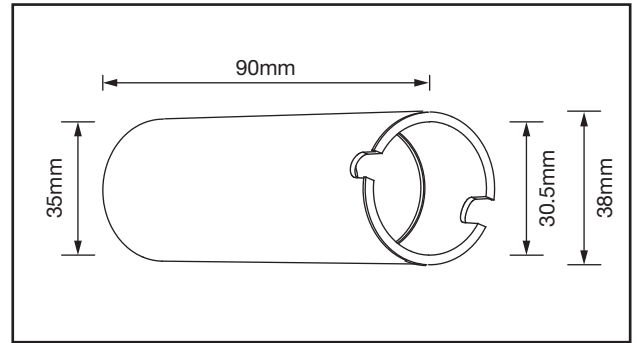

AGL/MS032

Polycarbonate Mounting Sleeve For Driveover Rated Lights

For Use With:

- Midi Range (AMKR032)
- Pathfinder Range (APF032AL)
- Noble 1 (AGL032AL)
- Marine 1 (AGL032SS)
- Sloane Range (ALSQ032)
- Oxford Range (ALRD032)

TECHNICAL SPECIFICATIONS

PRODUCT CODE	AGL/MS032
Material	Polycarbonate
Colour	Black
Internal Diameter	30.5mm
External Diameter	35mm / 38mm
Height	90mm